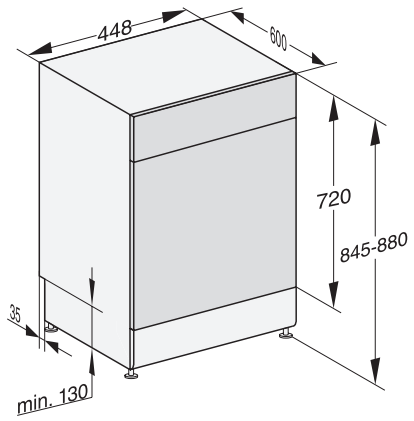

## G 5740 SC SL

Freestanding dishwasher, 45 cm  
for optimum drying results thanks to AutoOpen drying.

EAN: 4002516610434 / Material number: 12153410 / Old Material Number: 21574016GB

Extra Clean	•
Extra dry	•
<b>Basket design</b>	
Basket design	ExtraComfort 45 cm
Number of place settings	9
<b>Safety</b>	
Waterproof system	•
Safety lock	•
<b>Technical data</b>	
Niche width minimal in mm	450
Niche width max in mm	450
Niche height minimal in mm	845
Niche height maximal in mm	880
Niche depth in mm	600
Appliance width in mm	448
Appliance height in mm	845
Appliance depth in mm	600
Depth with door open in cm	119.5
Net weight in kg	48.4
Total rated load in kW	2.00
Voltage in V	230
Fuse rating in A	10
Number of phases	1
Electrical frequency standard	50
Length of water inlet hose in m	1.50
Length of water drain hose in m	1.50
Length of supply lead in m	1.80
<b>Available display languages</b>	
Available display languages through MultiLingua	deutsch, english, español, français, italiano, nederlands, português, türkçe

G 5740 SC SL

Freestanding dishwasher, 45 cm  
for optimum drying results thanks to AutoOpen drying.

G7000, free standing dishwasher, 45cm (installation drawing)